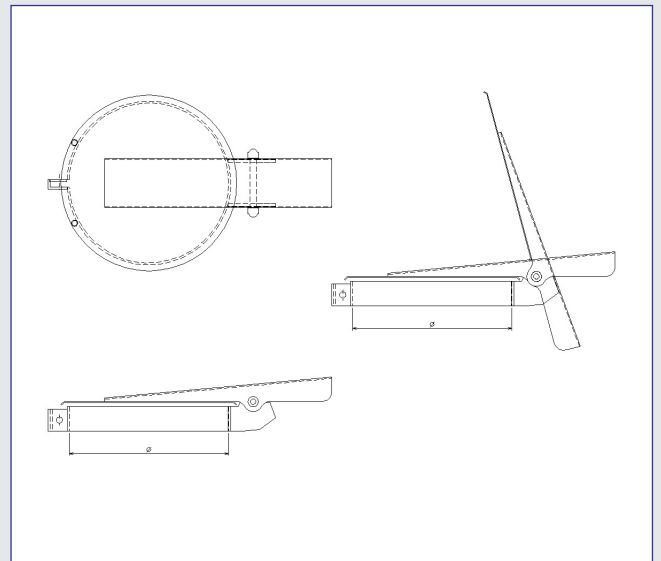

Raincaps

Protect your engine and exhaust system for bad influence of rain and snow by a TIO stainless steel raincap.

- easy mounting
- maintenance free construction
- low backpressure
- for pipes from 1,5" up to 24"

TIO raincaps are so well balanced that they open directly after the start of the engine and close when the engine stops.

Type specification

RKB: with clamp

RK: with welding strip

Parallelweg 9 2921 LE • PO box 701 2920 CA • Krimpen aan den IJssel The Netherlands
P +31 (0)180 514 055 • F +31 (0)180 517 264 • E info@tiobv.nl • www.tiobv.nl